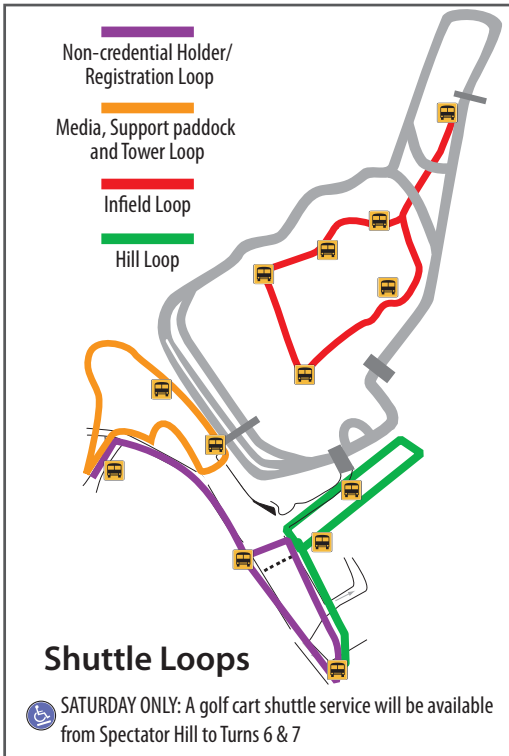

Road Atlanta

Grand Prix Road Course
2.54 Miles
12 Turns

	Jumbotron
	Information
	Concessions
	Restrooms/Showers
	Souvenirs
	Shuttle Stops
	Wheelchair Access
	Medical
	ATM
Parking Areas	
	Camping
	Hospitality
	Restricted
	General

Gates

- Gate 1 - Spectator Entrance
- Gate 2 - Exit only
- Gate 3 - Competitor Entrance & Exit Only

Free Parking

Programs